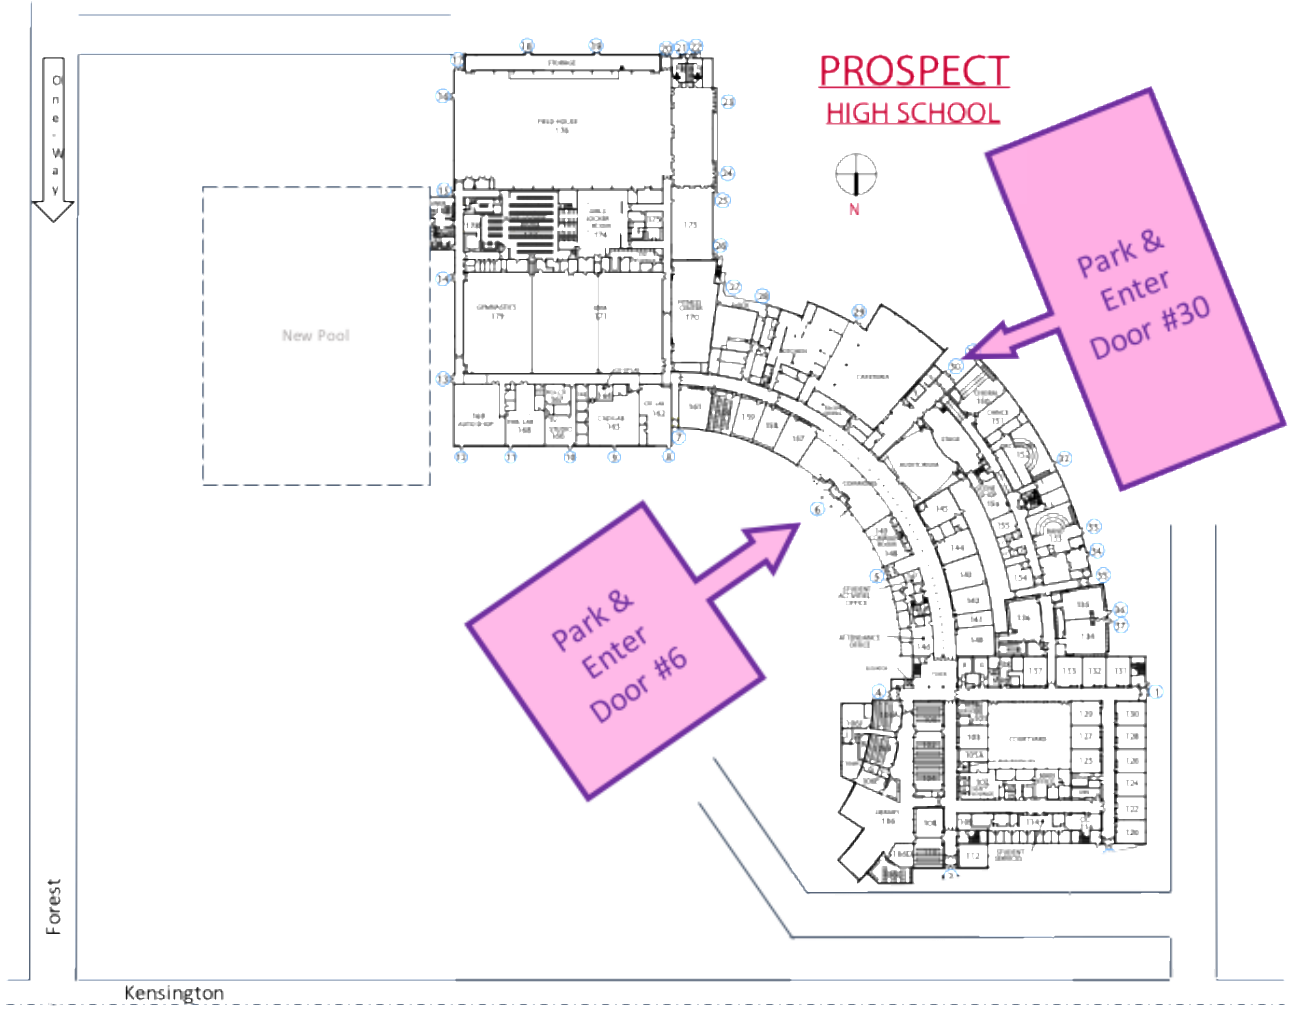

801 W Kensington Rd, Mount Prospect