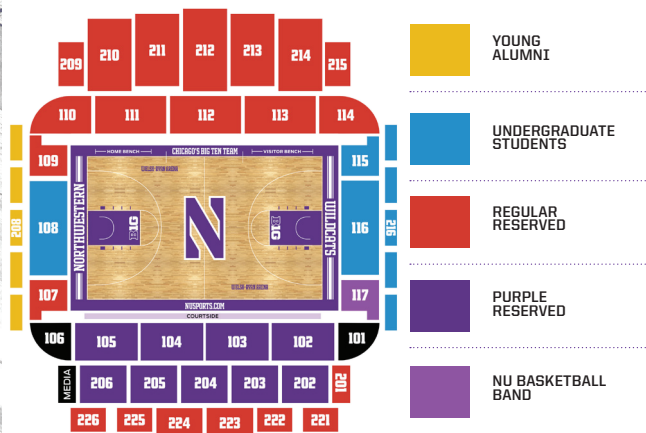

NORTHWESTERN

MEN'S BASKETBALL

GROUP TICKETS

2016-17 SCHOOL DAY GAMES

FRIDAY, NOVEMBER 11
TIPOFF - 7 P.M.
WELSH-RYAN ARENA

All students receive a school days pack (drawstring bag, ruler, and folder) and following the game, students 8th grade and under can take the court for an hour of Open Gym.

SATURDAY, DECEMBER 3
TIPOFF - TBD
WELSH-RYAN ARENA

All students receive a school days pack (drawstring bag, ruler, and folder) along with a game program

SATURDAY, FEBRUARY 18
TIPOFF - 5 P.M.
WELSH-RYAN ARENA

All students receive a FREE limited-edition Northwestern baseball hat and game program

*Group tickets start at just $15 for MVSU & DePaul and $20 for Rutgers

NORTHWESTERN BASKETBALL

USE THE PROMO CODE

NUSCHOOL3

AT

NUSPORTS.COM/GROUPS

WELSH-RYAN ARENA

NUSPORTS.COM • 888-GO-PURPLE

FOR MORE INFORMATION, CONTACT:

COURTNEY DUMAS

888-467-8775 EXT. 7847

COURTNEY.DUMAS@NORTHWESTERN.EDU

CHRIS COLLINS
HEAD COACH

[Twitter](#) [Facebook](#) [Instagram](#) @NUMensBball